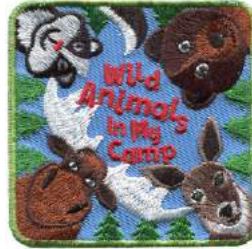

New This Month!

December 2017 1 of 2

All crests are 2" in size and are \$1.50 CAD each unless otherwise noted.

Glass Blowing
(Iron On) S2176
Arts & Crafts

I Camped in the Wind
(Iron On) E726
Camping

Wild Animals In My Camp
(Iron On) 2.5" (\$1.80)
E727 Camping