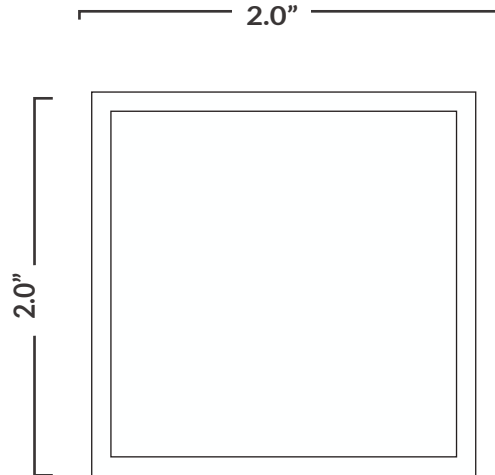

overall crest size 2.0"

(above image for reference only, may not measure finished crest size)

All text needs to be at least 18pt in order to stitch → **Actual Text Size**

Title _____

Description